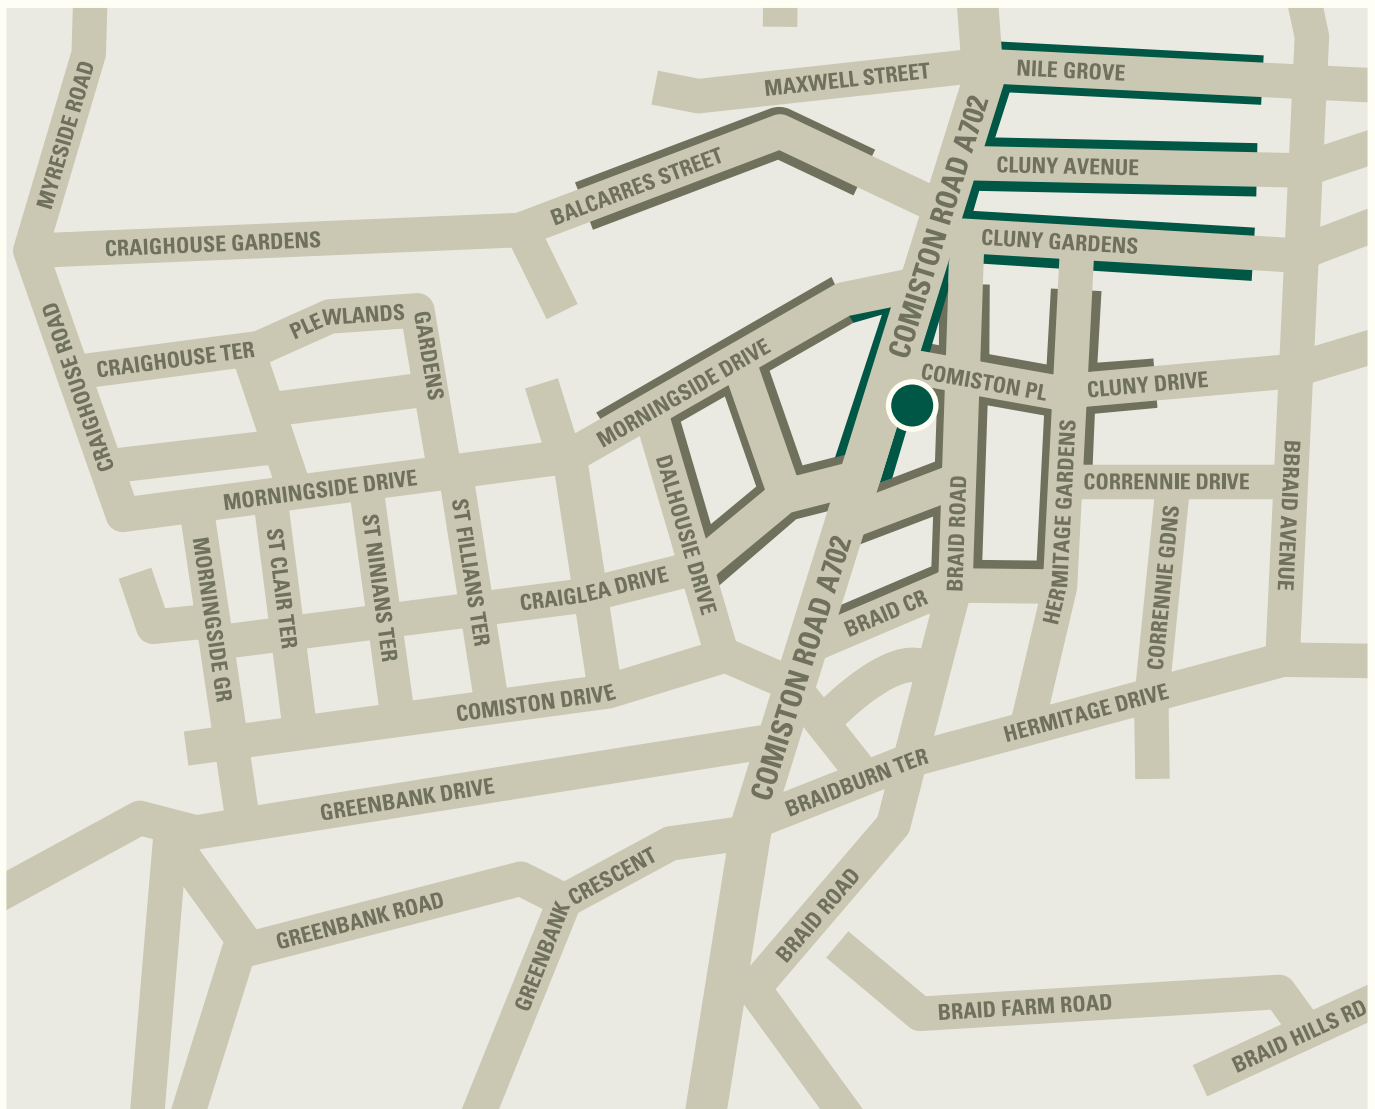

## Directions departing Princes Street, Edinburgh

Head west on A8 / Princes Street

Turn left at A700 / Lothian Road,

Continue to follow A700 for 0.5 miles

Take a Sharp right at A700 / Lauriston Place

Continue to follow A700

Sharp left at A702 / Home Steet

Continue to follow A702 for 1.2 Miles

Home Street will become Bruntfield Place and then Comiston Road

Arrive at Mozolowzki and Murray design centre